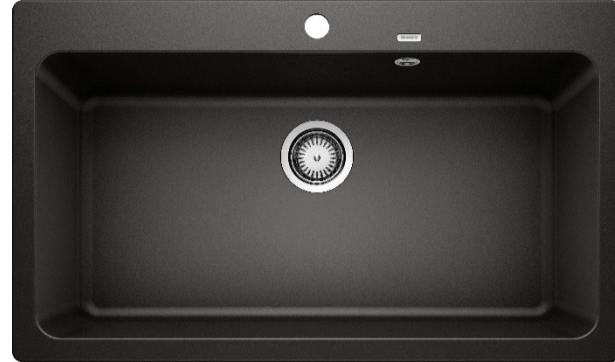

NAYA XL 9 Single Bowl Inset Sink

Model:
White: NAYA XL 9 W
Anthracite: NAYA XL 9
Black: NAYA XL 9 B

GERMANY
SINCE 1925

Key Features

Engineered in Germany

Elegant SILGRANIT design impresses with its timeless, straight lined bowl geometry which will suit all types of kitchen products and worktops.

Hygiene + Plus

A patented formula that acts as a shield against dirt and bacteria. This hygiene protection reduces bacteria growth by an average of 98%.

Maximum bowl size

The small radii of 15mm allows for a large sink area and a modern, classy look.

Designer wastes

No additional costs after purchase.

Rear waste position

Increases your storage space below the sink.

Accessories

Optional

- SUBLINEBK Stainless Steel Basket
- SUBLINECOLSS Stainless Steel Colander
- FLOATGSS Stainless Steel Floating Grid
- ANDCUTGCB Glass Cutting Board
- CAPFLOW Outlet cover

Specifications

Method of Installation: Inset
 Cabinet size: 90cm
 Colour: Available in White, Anthracite or Black
 Corner radius: 15mm
 Bowl capacity: 69L
 Standard inclusion: Designer waste
 Integrated overflow: Yes, at back of bowl