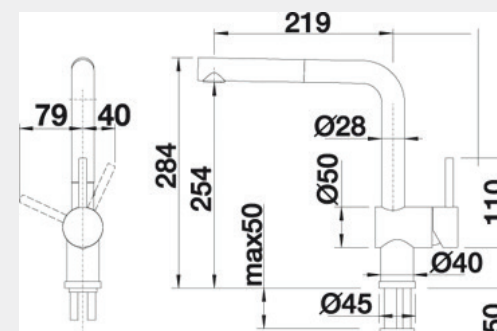

LINUSSA, LINUSSG & LINUSSW

BLANCO

Model Code

LINUSSA - Anthracite
 LINUSSG - Rock grey
 LINUSSW - White

Description

Single lever mixer tap with pull out spray arm

Warranty

10 year warranty

140° Swivel Spout

Allows better access to the sink for washing large items.

Metal-sheathed Spray Hose

Pull out hand spray with metal sheathed hose ensures longevity of the tap.

High Clearance Outlet

Giving greater ability to clean larger items in confined space.

Material:	Available in anthracite, rock grey or white
Recommended Pressure:	300 kPa
Min Pressure:	150 kPa
Max Pressure:	1000 kPa
Dimensions:	Suitable for main or balanced water pressure
	219 mm Spout length
	254 mm Spout Height
	284 mm Tap Height
Mounting Hole;	Ø35 mm tap hole required
Standard Inclusions:	Australian standard flexible hose and fittings
Inclusions:	Stabilising plate to increase stability of the tap when fitted in stainless steel sinks
Warranty:	10 years

Note: Measurements are within 2 - 3mm of factory tolerance. It is advisable to check dimensions of physical product when measuring for installations and before doing any cut outs.

*Due to continual product development the information provided is not final and may be subject to change.