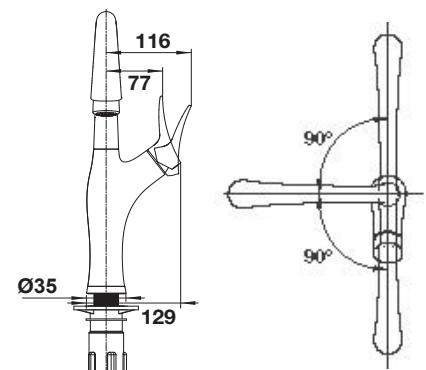

Specifications

Material:
Brushed chrome

WELS Rating:
6

Litres Per Minute:
4.5

Recommended Pressure:
300kPa

Min Pressure:
150kPa

Max Pressure:
1000kPa

Dimensions:
400mm total height
200mm spout length
255mm spout height

Spout Swivel:
180°

Mounting Hole:
Ø 54 mm tap hole required

Warranty:
10 years

Line Drawings

Note: Measurements are within 2 - 3mm of factory tolerance. It is advisable to check dimensions of physical product when measuring for installations and before doing any cut outs.
*Due to continual product development the information provided is not final and may be subject to change.