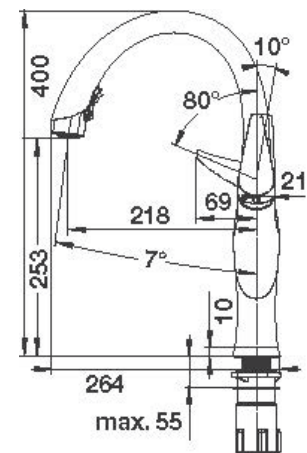

Specifications

Material:
Brushed chrome

WELS Rating:
6

Litres Per Minute:
4.5

Recommended Pressure:
300kPa

Min Pressure:
150kPa

Max Pressure:
1000kPa

Dimensions:
400mm total height
200mm spout length
255mm spout height

Spout Swivel:
180°

Mounting Hole:
Ø 54 mm tap hole required

Warranty:
10 years

Line Drawings

Note: Measurements are within 2 - 3mm of factory tolerance. It is advisable to check dimensions of physical product when measuring for installations and before doing any cut outs.
*Due to continual product development the information provided is not final and may be subject to change.